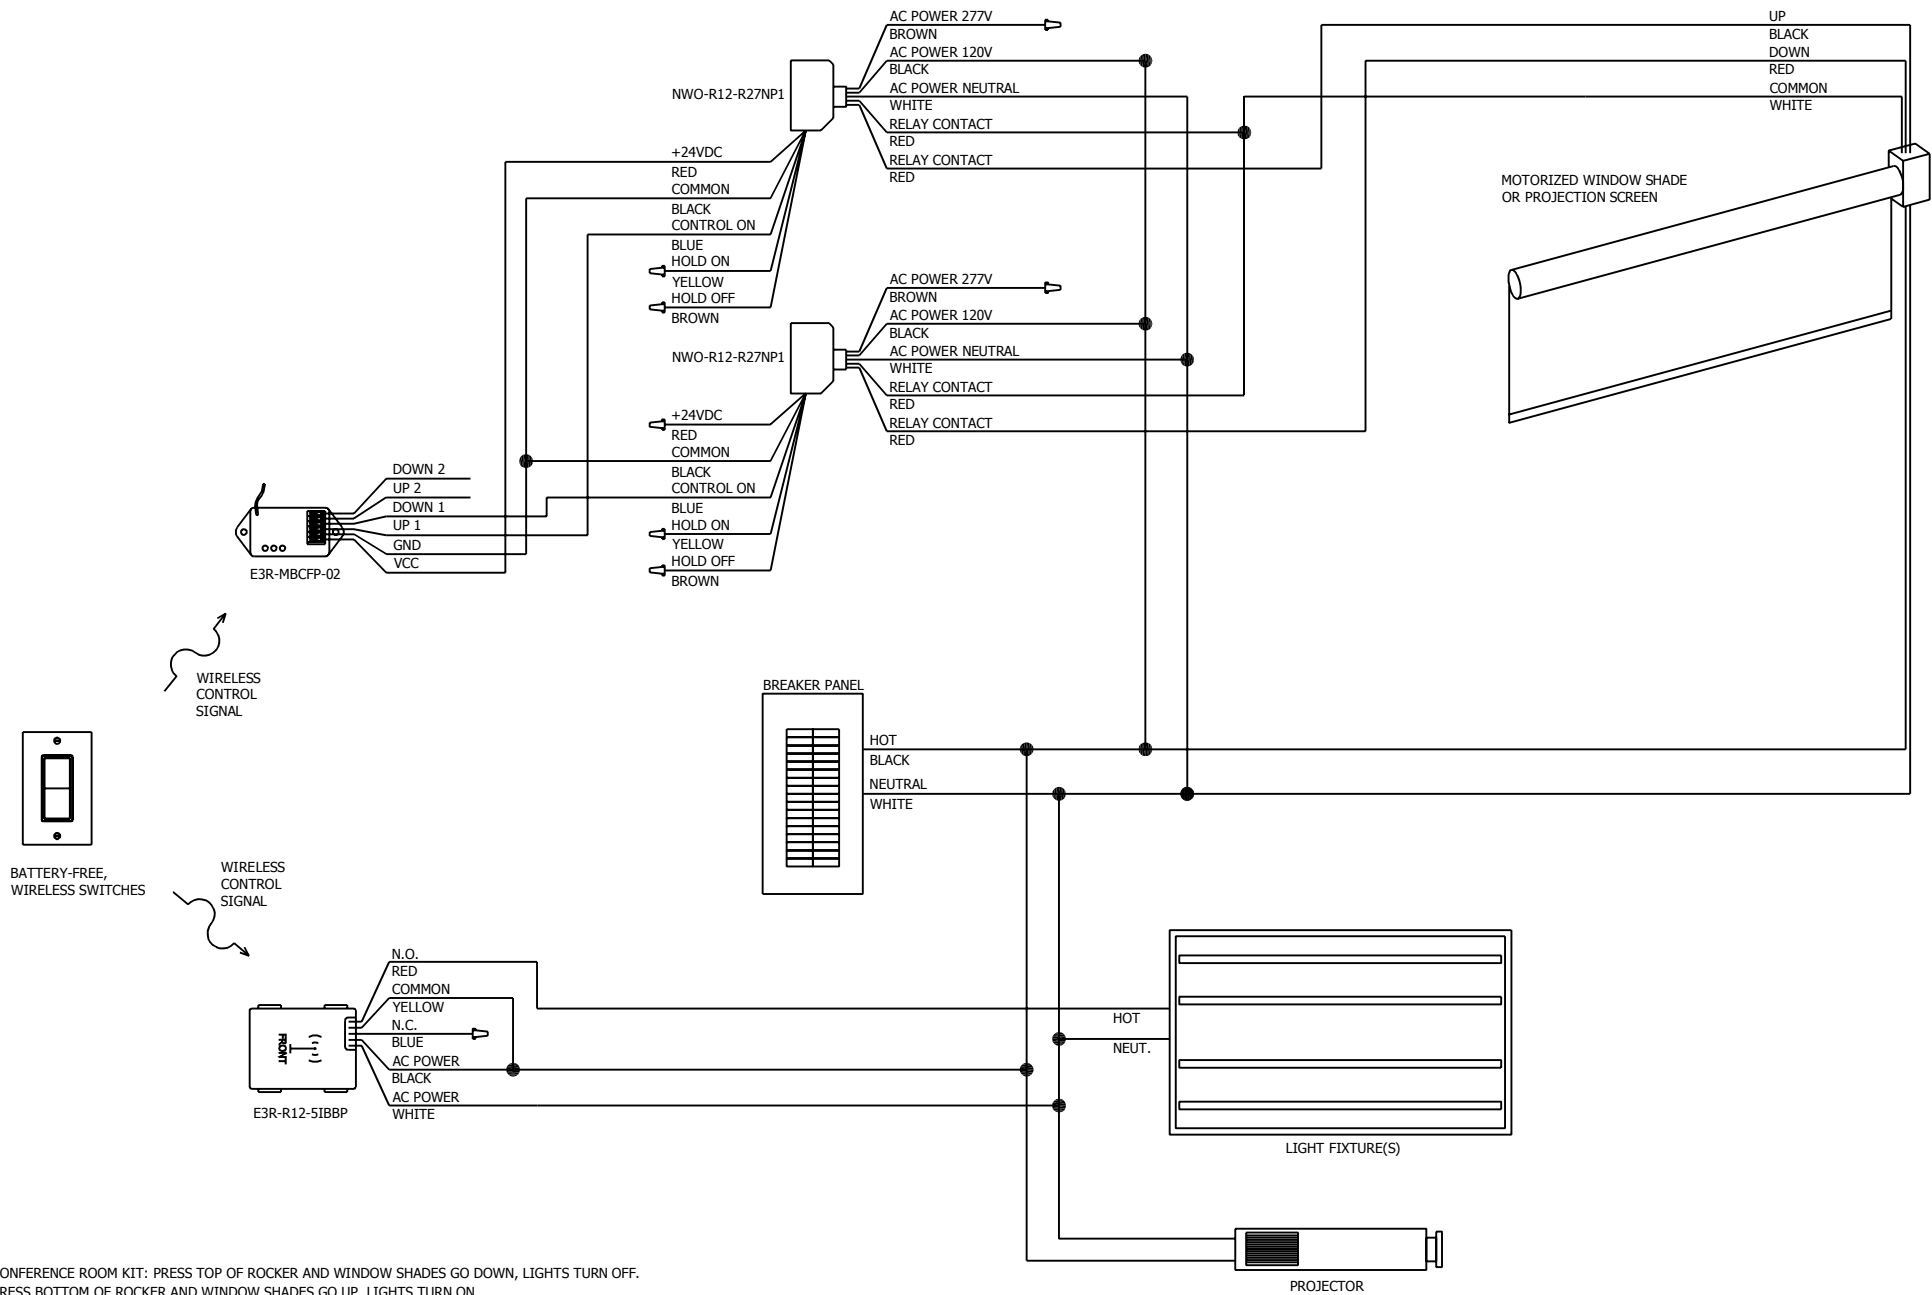

CONFERENCE ROOM, ONE-BUTTON, PRESENTATION SCENE ACTIVATION

CONFERENCE ROOM KIT: PRESS TOP OF ROCKER AND WINDOW SHADES GO DOWN, LIGHTS TURN OFF.  
 PRESS BOTTOM OF ROCKER AND WINDOW SHADES GO UP, LIGHTS TURN ON.  
 USE THE PROJECTOR'S OWN REMOTE TO TURN IT ON/OFF